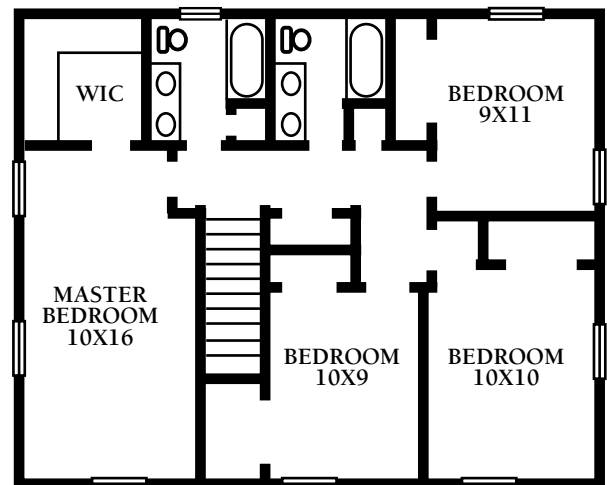

Artist Rendering Actual Plans May Vary

# CHARLESTON I

## FIRST FLOOR

## SECOND FLOOR

Overall Dimensions:

34' X 24'

Approximately: 1,632 Sq. Ft.

Call Toll Free 1.800.562.2246 USA

Or Visit Our Website at [www.logcabinhomes.com](http://www.logcabinhomes.com)