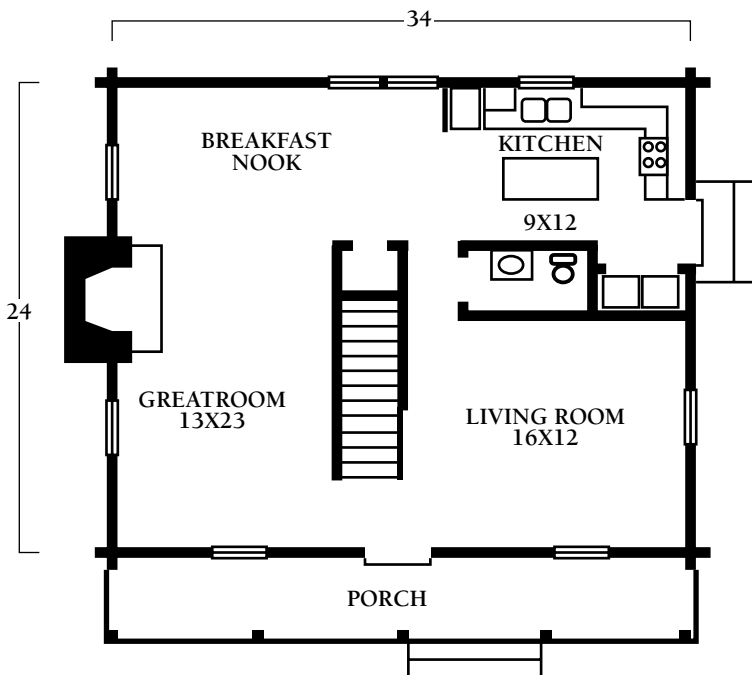

Artist Rendering Actual Plans May Vary

# CHARLESTON I

## FIRST FLOOR

## SECOND FLOOR

Overall Dimensions:

34' X 24'

Approximately: 1,632 Sq. Ft.

Call Toll Free 1.800.562.2246 USA

Or Visit Our Website at [www.logcabinhomes.com](http://www.logcabinhomes.com)